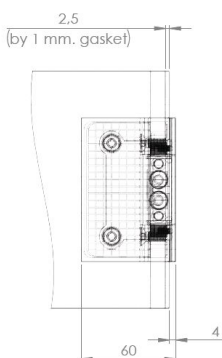

PRODUCT SHEET

Description:

Shower Hinge "Tex III", 90DG, Black Finish, Glass/Glass, 6- 10mm Glass Thickness, W/15DG Angle Adjustment Function & 25DG, Return Function, Brass Material, Straight Edges, Incl. 4 x Transp. 1mm & 4 x Transp. Cushions 2mm Thickness

Item number:

15.24.053-4

Units	Box	Carton	HS Code	Barcode
Pcs.	1	10	8302100090	
				5704866501736

SISO A/S

Mileparken 11
DK-2740 Skovlunde
Denmark
VAT: DK 24786013

Phone +45 45 830 900

www.siso.dk
siso@siso.dk

Danske Bank
Nytorv Branch
Copenhagen
SWIFT: DABADKKK

Account no.
4180 3112 112936
IBAN Account
DK7230003112112936