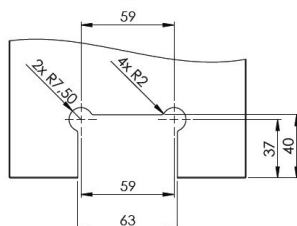

PRODUCT SHEET

Description:

Shower Hinge "Tex III", 90DG, Black Finish, Glass/Glass, 6- 10mm Glass Thickness, W/15DG Angle Adjustment Function & 25DG, Return Function, Brass Material, Straight Edges, Incl. 4 x Transp. 1mm & 4 x Transp. Cushions 2mm Thickness

Item number:

15.24.053-4

Units	Box	Carton	HS Code	Barcode
Pcs.	1	10	8302100090	
				5704866501736

SISO A/S

Mileparken 11
DK-2740 Skovlunde
Denmark
VAT: DK 24786013

Phone +45 45 830 900

www.siso.dk
siso@siso.dk

Danske Bank
Nytorv Branch
Copenhagen
SWIFT: DABADKKK

Account no.
4180 3112 112936
IBAN Account
DK7230003112112936