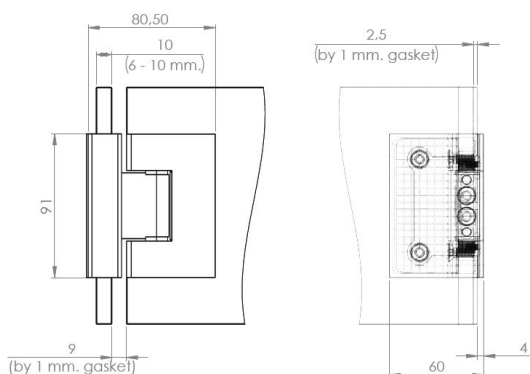

## Description:

Shower Hinge "Tex III", 90DG, Black Finish, Glass/Glass, 6- 10mm Glass Thickness, W/15DG Angle Adjustment Function & 25DG, Return Function, Brass Material, Straight Edges, Incl. 4 x Transp. 1mm & 4 x Transp. Cushions 2mm Thickness

## Item number:

15.24.053-4

Units	Box	Carton	HS Code	Barcode
Pcs.	1	10	8302100090	
				5704866501736